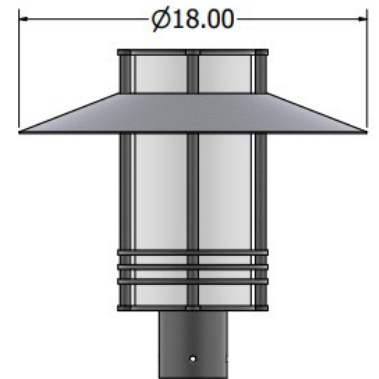

**Decorative Area & Site Luminaire  
Architectural Outdoor Lighting Solution**

**PERFORMANCE**

**Delivered Lumens:**  
2,000 – 15,000 lumens (depending on configuration)  
**Wattage:**  
20W – 100W LED System  
**Efficacy:**  
Up to 175 lm/W (projected efficacy based on LED manufacturer data)  
**Color Characteristics:**  
CCT: 3000K / 3500K / 4000K / 5000K  
CRI: ≥80 standard

**CONSTRUCTION**

**Housing:**  
Spun Aluminum Hat, Laser-Cut Housing with nominal wall thickness of 0.100” and fully welded assembly for structural rigidity and long-term durability.  
\*All aluminum components are manufactured from corrosion-resistant alloys suitable for outdoor architectural environments.  
**Finish:**  
Corrosion-resistant Super Durable Powder Coat Finish  
**Lens:**  
Diffuser - Specialized Impact Resistant White Acrylic Diffuser

**SPECIFICATIONS**

Mounts on 3” Pole/Tenon

Height: 17”

Diameter: 6”

See More Dimensions On Next Page

**ORDERING GUIDE**

MODEL	STYLE	ARMS	LOUVERS	FINISH	PERFORMANCE	KELVIN	OPTIONS
<b>Model</b> SOL	<b>Style</b> S - Standard F - Flat C - Cone ST - Standard Top FT - Flat Top CT - Cone Top Options Can Be Combined - EX: SOLA-F-C	<b>Arms</b> A - Arms NA - No Arms	<b>Louvers(Optional)</b> LVT - Top Louvers LVB - Bottom Louvers  Leave Empty for No Louvers	<b>Finish</b> DB - Dark Bronze BL - Black AS - Anodized Silver WH- White CC - Custom Color	<b>Performance</b> LED30 - 20W LED 2000 Lms LED40 - 25W LED 4000 Lms LED50 - 30W LED 5000 Lms LED70 - 40W LED 7000 Lms LED100 - 60W LED 10000 Lms LED150 - 96W LED 15000 Lms	<b>Kelvin</b> 30 - 30K 35 - 35K 40 - 40K 50 - 50K	<b>Options</b> 5Y - 5 Year Warranty 7Y - 7 Year Warranty S90 - 90 Degree Shield S180 - 180 Degree Shield

SOLA-ST-LVB

SOLA-FT-LVB

SOLA-CT-LVT

SOLA-S-LVB

SOLA-F-LVT

SOLA-C-LVB

SOLA-F-C-LVB

SOLA-S-C-LVB