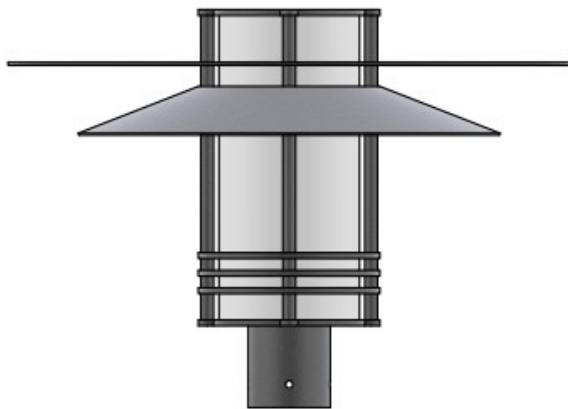

**CONSTRUCTION**

**Housing:**  
Spun Aluminum Hat, Laser-Cut Housing with nominal wall thickness of 0.100” and fully welded assembly for structural rigidity and long-term durability.  
\*All aluminum components are manufactured from corrosion-resistant alloys suitable for outdoor architectural environments.  
**Finish:**  
Corrosion-resistant Super Durable Powder Coat Finish  
**Lens:**  
Diffuser - Specialized Impact Resistant White Acrylic Diffuser

**SPECIFICATIONS**

Mounts on 3” Pole/Tenon

Height: 17”

Diameter: 6”

See More Dimensions On Next Page

**ORDERING GUIDE**

MODEL	STYLE	ARMS	LOUVERS	FINISH	PERFORMANCE	KELVIN	OPTIONS
<b>Model</b> SOL	<b>Style</b> S - Standard F - Flat C - Cone ST - Standard Top FT - Flat Top CT - Cone Top Options Can Be Combined - EX: SOLA-F-C	<b>Arms</b> A - Arms NA - No Arms	<b>Louvers(Optional)</b> LVT - Top Louvers LVB - Bottom Louvers  Leave Empty for No Louvers	<b>Finish</b> DB - Dark Bronze BL - Black AS - Anodized Silver WH- White CC - Custom Color	<b>Performance</b> LED30 - 20W LED 2000 Lms LED40 - 25W LED 4000 Lms LED50 - 30W LED 5000 Lms LED70 - 40W LED 7000 Lms LED100 - 60W LED 10000 Lms LED150 - 96W LED 15000 Lms	<b>Kelvin</b> 30 - 30K 35 - 35K 40 - 40K 50 - 50K	<b>Options</b> 5Y - 5 Year Warranty 7Y - 7 Year Warranty S90 - 90 Degree Shield S180 - 180 Degree Shield

SOLA-ST-LVB

SOLA-FT-LVB

SOLA-CT-LVT

SOLA-S-LVB

SOLA-F-LVT

SOLA-C-LVB

SOLA-F-C-LVB

SOLA-S-C-LVB