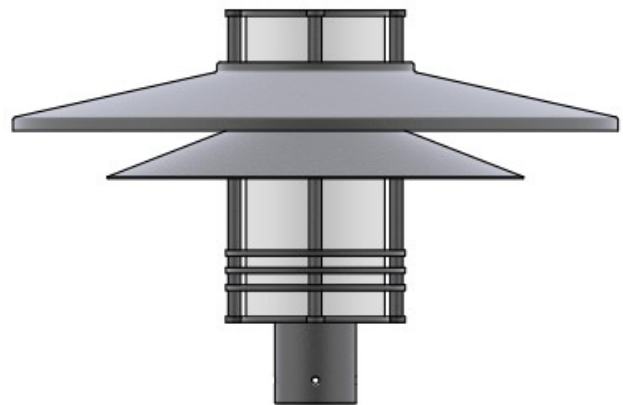

**CONSTRUCTION**

**Housing:**  
Spun Aluminum Hat, Laser-Cut Housing with nominal wall thickness of 0.100” and fully welded assembly for structural rigidity and long-term durability.  
\*All aluminum components are manufactured from corrosion-resistant alloys suitable for outdoor architectural environments.  
**Finish:**  
Corrosion-resistant Super Durable Powder Coat Finish  
**Lens:**  
Diffuser - Specialized Impact Resistant White Acrylic Diffuser

**SPECIFICATIONS**

Mounts on 3” Pole/Tenon

Height: 17”

Diameter: 6”

See More Dimensions On Next Page

**ORDERING GUIDE**

MODEL	STYLE	ARMS	LOUVERS	FINISH	PERFORMANCE	KELVIN	OPTIONS
<b>Model</b> SOL	<b>Style</b> S - Standard F - Flat C - Cone ST - Standard Top FT - Flat Top CT - Cone Top Options Can Be Combined - EX: SOLA-F-C	<b>Arms</b> A - Arms NA - No Arms	<b>Louvers(Optional)</b> LVT - Top Louvers LVB - Bottom Louvers  Leave Empty for No Louvers	<b>Finish</b> DB - Dark Bronze BL - Black AS - Anodized Silver WH- White CC - Custom Color	<b>Performance</b> LED30 - 20W LED 2000 Lms LED40 - 25W LED 4000 Lms LED50 - 30W LED 5000 Lms LED70 - 40W LED 7000 Lms LED100 - 60W LED 10000 Lms LED150 - 96W LED 15000 Lms	<b>Kelvin</b> 30 - 30K 35 - 35K 40 - 40K 50 - 50K	<b>Options</b> 5Y - 5 Year Warranty 7Y - 7 Year Warranty S90 - 90 Degree Shield S180 - 180 Degree Shield

SOLA-ST-LVB

SOLA-FT-LVB

SOLA-CT-LVT

SOLA-S-LVB

SOLA-F-LVT

SOLA-C-LVB

SOLA-F-C-LVB

SOLA-S-C-LVB