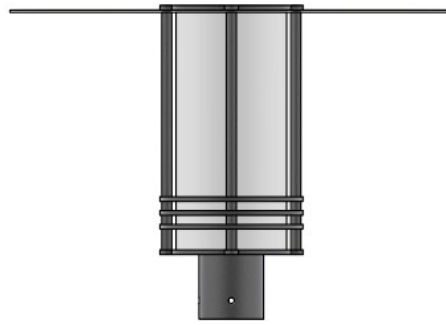

**CONSTRUCTION**

**Housing:**  
Spun Aluminum Hat, Laser-Cut Housing with nominal wall thickness of 0.100” and fully welded assembly for structural rigidity and long-term durability.  
\*All aluminum components are manufactured from corrosion-resistant alloys suitable for outdoor architectural environments.  
**Finish:**  
Corrosion-resistant Super Durable Powder Coat Finish  
**Lens:**  
Diffuser - Specialized Impact Resistant White Acrylic Diffuser

**SPECIFICATIONS**

Mounts on 3” Pole/Tenon

Height: 17”

Diameter: 6”

See More Dimensions On Next Page

**ORDERING GUIDE**

MODEL	STYLE	ARMS	LOUVERS	FINISH	PERFORMANCE	KELVIN	OPTIONS
<b>Model</b> SOL	<b>Style</b> S - Standard F - Flat C - Cone ST - Standard Top FT - Flat Top CT - Cone Top Options Can Be Combined - EX: SOLA-F-C	<b>Arms</b> A - Arms NA - No Arms	<b>Louvers(Optional)</b> LVT - Top Louvers LVB - Bottom Louvers  Leave Empty for No Louvers	<b>Finish</b> DB - Dark Bronze BL - Black AS - Anodized Silver WH- White CC - Custom Color	<b>Performance</b> LED30 - 20W LED 2000 Lms LED40 - 25W LED 4000 Lms LED50 - 30W LED 5000 Lms LED70 - 40W LED 7000 Lms LED100 - 60W LED 10000 Lms LED150 - 96W LED 15000 Lms	<b>Kelvin</b> 30 - 30K 35 - 35K 40 - 40K 50 - 50K	<b>Options</b> 5Y - 5 Year Warranty 7Y - 7 Year Warranty S90 - 90 Degree Shield S180 - 180 Degree Shield

SOLA-ST-LVB

SOLA-FT-LVB

SOLA-CT-LVT

SOLA-S-LVB

SOLA-F-LVT

SOLA-C-LVB

SOLA-F-C-LVB

SOLA-S-C-LVB