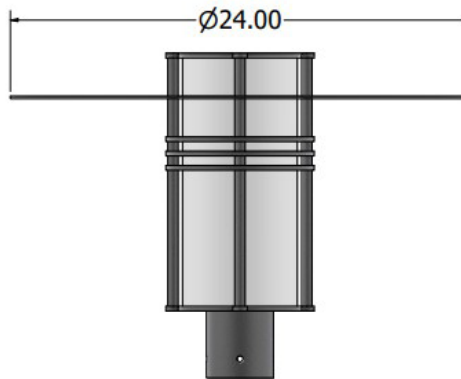

**SPECIFICATIONS**

Mounts on 3” Pole/Tenon

Height: 17”

Diameter: 6”

See More Dimensions On Next Page

**ORDERING GUIDE**

MODEL	STYLE	ARMS	LOUVERS	FINISH	PERFORMANCE	KELVIN	OPTIONS
<b>Model</b> SOL	<b>Style</b> S - Standard F - Flat C - Cone ST - Standard Top FT - Flat Top CT - Cone Top Options Can Be Combined - EX: SOLA-F-C	<b>Arms</b> A - Arms NA - No Arms	<b>Louvers(Optional)</b> LVT - Top Louvers LVB - Bottom Louvers  Leave Empty for No Louvers	<b>Finish</b> DB - Dark Bronze BL - Black AS - Anodized Silver WH- White CC - Custom Color	<b>Performance</b> LED30 - 20W LED 2000 Lms LED40 - 25W LED 4000 Lms LED50 - 30W LED 5000 Lms LED70 - 40W LED 7000 Lms LED100 - 60W LED 10000 Lms LED150 - 96W LED 15000 Lms	<b>Kelvin</b> 30 - 30K 35 - 35K 40 - 40K 50 - 50K	<b>Options</b> 5Y - 5 Year Warranty 7Y - 7 Year Warranty S90 - 90 Degree Shield S180 - 180 Degree Shield

SOLA-ST-LVB

SOLA-FT-LVB

SOLA-CT-LVT

SOLA-S-LVB

SOLA-F-LVT

SOLA-C-LVB

SOLA-F-C-LVB

SOLA-S-C-LVB