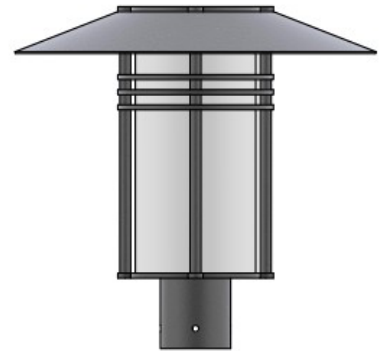

**Decorative Area & Site Luminaire  
Architectural Outdoor Lighting Solution**

**PERFORMANCE**

**Delivered Lumens:**  
2,000 – 15,000 lumens (depending on configuration)  
**Wattage:**  
20W – 100W LED System  
**Efficacy:**  
Up to 175 lm/W (projected efficacy based on LED manufacturer data)  
**Color Characteristics:**  
CCT: 3000K / 3500K / 4000K / 5000K  
CRI: ≥80 standard

**CONSTRUCTION**

**Housing:**  
Spun Aluminum Hat, Laser-Cut Housing with nominal wall thickness of 0.100” and fully welded assembly for structural rigidity and long-term durability.  
\*All aluminum components are manufactured from corrosion-resistant alloys suitable for outdoor architectural environments.  
**Finish:**  
Corrosion-resistant Super Durable Powder Coat Finish  
**Lens:**  
Diffuser - Specialized Impact Resistant White Acrylic Diffuser

**SPECIFICATIONS**

Mounts on 3” Pole/Tenon

Height: 17”

Diameter: 6”

See More Dimensions On Next Page

**ORDERING GUIDE**

MODEL	STYLE	ARMS	LOUVERS	FINISH	PERFORMANCE	KELVIN	OPTIONS
<b>Model</b> SOL	<b>Style</b> S - Standard F - Flat C - Cone ST - Standard Top FT - Flat Top CT - Cone Top Options Can Be Combined - EX: SOLA-F-C	<b>Arms</b> A - Arms NA - No Arms	<b>Louvers(Optional)</b> LVT - Top Louvers LVB - Bottom Louvers  Leave Empty for No Louvers	<b>Finish</b> DB - Dark Bronze BL - Black AS - Anodized Silver WH- White CC - Custom Color	<b>Performance</b> LED30 - 20W LED 2000 Lms LED40 - 25W LED 4000 Lms LED50 - 30W LED 5000 Lms LED70 - 40W LED 7000 Lms LED100 - 60W LED 10000 Lms LED150 - 96W LED 15000 Lms	<b>Kelvin</b> 30 - 30K 35 - 35K 40 - 40K 50 - 50K	<b>Options</b> 5Y - 5 Year Warranty 7Y - 7 Year Warranty S90 - 90 Degree Shield S180 - 180 Degree Shield

SOLA-ST-LVB

SOLA-FT-LVB

SOLA-CT-LVT

SOLA-S-LVB

SOLA-F-LVT

SOLA-C-LVB

SOLA-F-C-LVB

SOLA-S-C-LVB