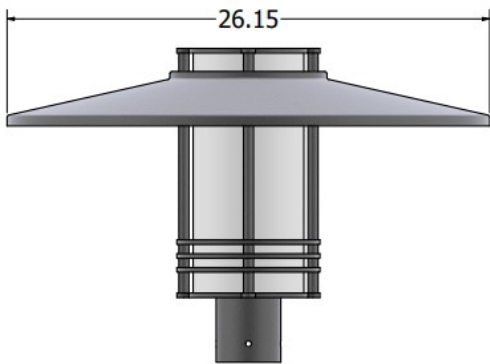

**SPECIFICATIONS**

Mounts on 3” Pole/Tenon

Height: 17”

Diameter: 6”

See More Dimensions On Next Page

**ORDERING GUIDE**

MODEL	STYLE	ARMS	LOUVERS	FINISH	PERFORMANCE	KELVIN	OPTIONS
<b>Model</b> SOL	<b>Style</b> S - Standard F - Flat C - Cone ST - Standard Top FT - Flat Top CT - Cone Top Options Can Be Combined - EX: SOLA-F-C	<b>Arms</b> A - Arms NA - No Arms	<b>Louvers(Optional)</b> LVT - Top Louvers LVB - Bottom Louvers  Leave Empty for No Louvers	<b>Finish</b> DB - Dark Bronze BL - Black AS - Anodized Silver WH- White CC - Custom Color	<b>Performance</b> LED30 - 20W LED 2000 Lms LED40 - 25W LED 4000 Lms LED50 - 30W LED 5000 Lms LED70 - 40W LED 7000 Lms LED100 - 60W LED 10000 Lms LED150 - 96W LED 15000 Lms	<b>Kelvin</b> 30 - 30K 35 - 35K 40 - 40K 50 - 50K	<b>Options</b> 5Y - 5 Year Warranty 7Y - 7 Year Warranty S90 - 90 Degree Shield S180 - 180 Degree Shield

SOLA-ST-LVB

SOLA-FT-LVB

SOLA-CT-LVT

SOLA-S-LVB

SOLA-F-LVT

SOLA-C-LVB

SOLA-F-C-LVB

SOLA-S-C-LVB