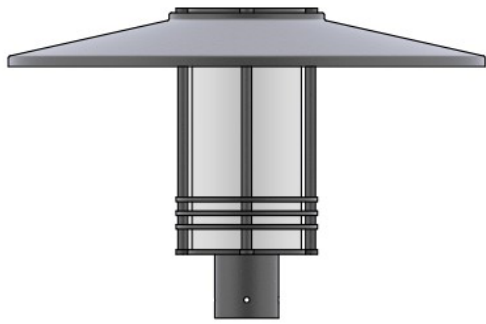

**CONSTRUCTION**

**Housing:**  
Spun Aluminum Hat, Laser-Cut Housing with nominal wall thickness of 0.100” and fully welded assembly for structural rigidity and long-term durability.  
\*All aluminum components are manufactured from corrosion-resistant alloys suitable for outdoor architectural environments.  
**Finish:**  
Corrosion-resistant Super Durable Powder Coat Finish  
**Lens:**  
Diffuser - Specialized Impact Resistant White Acrylic Diffuser

**SPECIFICATIONS**

Mounts on 3” Pole/Tenon

Height: 17”

Diameter: 6”

See More Dimensions On Next Page

**ORDERING GUIDE**

MODEL	STYLE	ARMS	LOUVERS	FINISH	PERFORMANCE	KELVIN	OPTIONS
<b>Model</b> SOL	<b>Style</b> S - Standard F - Flat C - Cone ST - Standard Top FT - Flat Top CT - Cone Top Options Can Be Combined - EX: SOLA-F-C	<b>Arms</b> A - Arms NA - No Arms	<b>Louvers(Optional)</b> LVT - Top Louvers LVB - Bottom Louvers  Leave Empty for No Louvers	<b>Finish</b> DB - Dark Bronze BL - Black AS - Anodized Silver WH- White CC - Custom Color	<b>Performance</b> LED30 - 20W LED 2000 Lms LED40 - 25W LED 4000 Lms LED50 - 30W LED 5000 Lms LED70 - 40W LED 7000 Lms LED100 - 60W LED 10000 Lms LED150 - 96W LED 15000 Lms	<b>Kelvin</b> 30 - 30K 35 - 35K 40 - 40K 50 - 50K	<b>Options</b> 5Y - 5 Year Warranty 7Y - 7 Year Warranty S90 - 90 Degree Shield S180 - 180 Degree Shield

SOLA-ST-LVB

SOLA-FT-LVB

SOLA-CT-LVT

SOLA-S-LVB

SOLA-F-LVT

SOLA-C-LVB

SOLA-F-C-LVB

SOLA-S-C-LVB