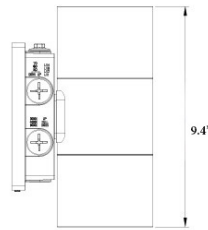

Decorative Wall Sconce Luminaire
Architectural Lighting Solution

PERFORMANCE

Delivered Lumens:
1,150 – 7,300 lumens (Depending on Configuration)
Wattage:
24W – 45W LED System (Power Level Adjustable)
Efficacy:
Up to 163 lm/W (projected efficacy based on LED manufacturer data)
LED Lumen Maintenance:
L70 ≥ 50,000 hours based on IES LM-80 results and TM-21 calculations.
Typical Application Life:
Projected LED life exceeds 50,000 hours under 25°C ambient operating conditions.
Color Characteristics:
CCT: 3000K / 4000K / 5000K (CCT Selectable)
CRI: ≥80 standard
Beam Angle:
50° / 60° / 70° Adjustable Beam Angle (Switch Selectable)
Thermal Management:
Casting thermally conducts LED heat to optimize performance and ensure long LED life.

*Actual performance may differ as a result of end-user environment and application. All values are design or typical values, measured under laboratory conditions and 25°C(±5°C).

ELECTRICAL

Input Voltage:
120-347 VAC
Dimming:
0–10V, Dimming Ranges from 10% - 100%
Driver:
Class 2 Programmable LED Driver
Power Factor >0.90
Total Harmonic Distortion (THD) <20%
LEDs:
High-efficiency LEDs mounted to metal-core circuit boards for optimized thermal management.

CONSTRUCTION

Housing:
Die-Cast Aluminum Housing with nominal wall thickness of 0.100" for structural rigidity and long-term durability.
*All aluminum components are manufactured from corrosion-resistant alloys suitable for outdoor architectural environments.
*Designed and manufactured in the USA.
Finish:
Corrosion-resistant Super Durable Powder Coat Finish
Optics:
Beam-Angle Adjustable Prismatic Lens
LED Source:
Integrated LED Array

INSTALLATION

Installation by qualified electrician.

LISTINGS