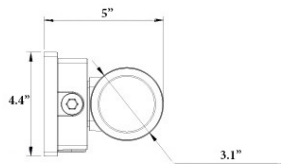

Note: Specifications subject to change without notice. Actual performance may vary depending on installation environment and operating conditions.

SPECIFICATIONS

LEVI3 (24W): 3" Dia. x 8.7"H / Weight: 3.577 lbs  
 LEVI4 (30W) : 4" Dia. x 9.4"H / Weight: 4.743 lbs  
 LEVI6 (45W): 6" Dia. x 11.4"H / Weight: 7.544 lbs