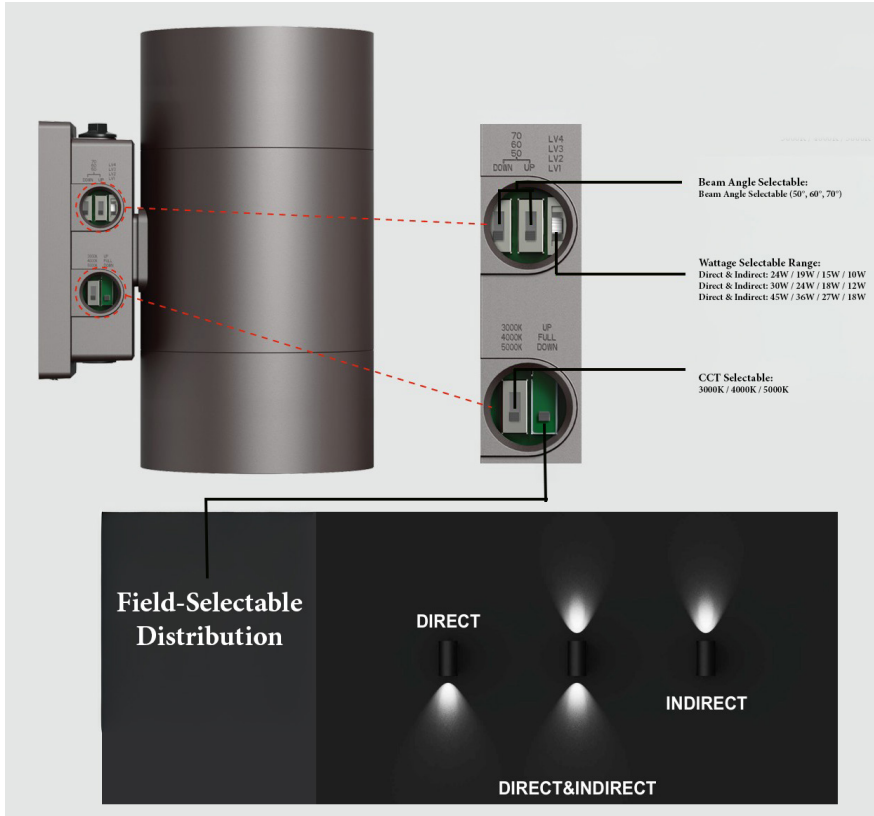

Note: Specifications subject to change without notice. Actual performance may vary depending on installation environment and operating conditions.

SPECIFICATIONS

LEVI3 (24W): 3" Dia. x 8.7"H / Weight: 3.577 lbs  
 LEVI4 (30W) : 4" Dia. x 9.4"H / Weight: 4.743 lbs  
 LEVI6 (45W): 6" Dia. x 11.4"H / Weight: 7.544 lbs

24W (3")

30W (4")

45W (6")

ORDERING GUIDE

| MODEL / FINISH / PERFORMANCE   | KELVIN  | BEAM ANGLE   | OPTIONS  |
|--|---|--|--|
| *Lumens Shown With 50° Beam Angle, 4000K; See Page 3 for Full Lumen Charts   |   |  |  |
| <b>Model</b><br>LEVI3 -DB-LED24 - 24W LED 3000 / 2500 / 1800/ 1250 Lms<br>LEVI4-DB-LED30 - 30W LED 4200 / 3400 / 3600 / 1700 Lms<br>LEVI6-DB-LED45 - 45W LED 7000 / 5600 / 4300 / 2900 Lms<br><br>*Wattage is Power Adjustable - 100% / 80% / 60% / 40%<br>**Dark Bronze Finish Standard; Other Finish Options Available, But May Incur Additional Fee | <b>Kelvin</b><br>CCT - CCT Selectable 30/40/50K | <b>Beam Angle</b><br>ABA - Adjustable Beam Angle 50° / 60° / 70° | <b>Options</b><br>5Y - 5 Year Warranty<br>7Y - 7 Year Warranty |

Beam Angle/Wattage Selectable Diagram

PhotoCell Configuration

Disable

Enable

Up/Down Angle Combinations

Lumen Charts

| MU DL (3°, 24W, 50°) |              |         |         |         |         |         |         |
|----------------------|--------------|---------|---------|---------|---------|---------|---------|
| Setting              | System Watts | 3000K   |         | 4000K   |         | 5000K   |         |
|                      |              | Lumens  | LPW     | Lumens  | LPW     | Lumens  | LPW     |
| LV1                  | 24W          | 2800 lm | 117lm/W | 3000 lm | 125lm/W | 2900 lm | 121lm/W |
| LV2                  | 19W          | 2300 lm | 121lm/W | 2500 lm | 132lm/W | 2400 lm | 126lm/W |
| LV3                  | 15W          | 1700 lm | 121lm/W | 1800 lm | 129lm/W | 1750 lm | 125lm/W |
| LV4                  | 10W          | 1150 lm | 115lm/W | 1250 lm | 125lm/W | 1200 lm | 120lm/W |