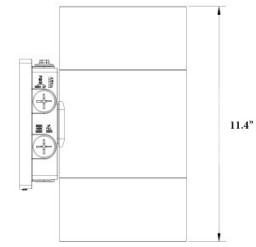

45W (6")

ORDERING GUIDE

MODEL / FINISH / PERFORMANCE	KELVIN	BEAM ANGLE	OPTIONS
*Lumens Shown With 50° Beam Angle, 4000K; See Page 3 for Full Lumen Charts			
Model LEVI3 -DB-LED24 - 24W LED 3000 / 2500 / 1800/ 1250 Lms LEVI4-DB-LED30 - 30W LED 4200 / 3400 / 3600 / 1700 Lms LEVI6-DB-LED45 - 45W LED 7000 / 5600 / 4300 / 2900 Lms *Wattage is Power Adjustable - 100% / 80% / 60% / 40% **Dark Bronze Finish Standard; Other Finish Options Available, But May Incur Additional Fee	Kelvin CCT - CCT Selectable 30/40/50K	Beam Angle ABA - Adjustable Beam Angle 50° / 60° / 70°	Options 5Y - 5 Year Warranty 7Y - 7 Year Warranty