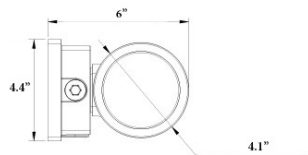

Note: Specifications subject to change without notice. Actual performance may vary depending on installation environment and operating conditions.

SPECIFICATIONS

LEVI3 (24W): 3" Dia. x 8.7"H / Weight: 3.577 lbs  
 LEVI4 (30W) : 4" Dia. x 9.4"H / Weight: 4.743 lbs  
 LEVI6 (45W): 6" Dia. x 11.4"H / Weight: 7.544 lbs