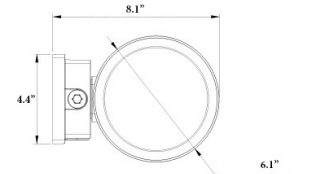

Note: Specifications subject to change without notice. Actual performance may vary depending on installation environment and operating conditions.

SPECIFICATIONS

LEVI3 (24W): 3" Dia. x 8.7"H / Weight: 3.577 lbs  
 LEVI4 (30W) : 4" Dia. x 9.4"H / Weight: 4.743 lbs  
 LEVI6 (45W): 6" Dia. x 11.4"H / Weight: 7.544 lbs