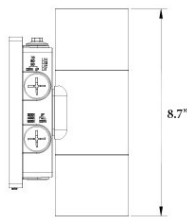

Note: Specifications subject to change without notice. Actual performance may vary depending on installation environment and operating conditions.

SPECIFICATIONS

LEVI3 (24W): 3" Dia. x 8.7"H / Weight: 3.577 lbs  
 LEVI4 (30W) : 4" Dia. x 9.4"H / Weight: 4.743 lbs  
 LEVI6 (45W): 6" Dia. x 11.4"H / Weight: 7.544 lbs