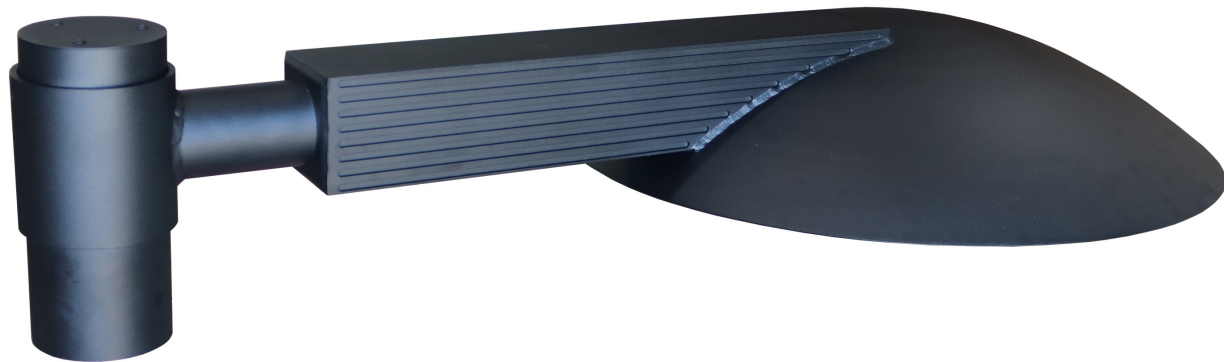

**POST TOP
DVT225**

Standard Product Specifications

Materials:

Aluminum Frame

Finish:

Powder Coated

Lens:

Polycarbonate Options

LED:

Integrated LED Array

Listing:

Wet List to Meet UL 1598 Standard

Driver Info:

120/277V

Installation Information:

Install by Qualified Electrician

Warranty:

2 Years From Date of Shipment

5 & 7 Year Warranties Available

DIMENSIONS:

30”L x 5”H x 22”Dia.

MODEL	FINISH	WATTAGE	KELVIN	LENS	TYPE	OPTIONS
Model DVT225	Finish DB - Dark Bronze BL - Black AS - Anodized Silver WH- White CC - Custom Color	Wattage(DVT225) LED40 - 40W LED 4000 Lms LED60 - 60W LED 6000 Lms LED80 - 80W LED 8000 Lms LED100 - 100W LED 10000 Lms	Kelvin 30 - 30K 40 - 40K 50 - 50K	Lens WP - White Polycarbonate CP - Clear Polycarbonate	Type III - Type III* IV - Type IV* Clear Polycarbonate Lens Only V - Type V	Options 5Y - 5 Year Warranty 7Y - 7 Year Warranty DIM - 0-10V Dimmable PC - Photocell