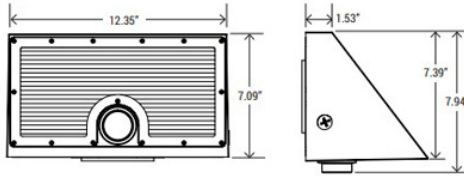

SPECIFICATIONS

Width: 12.35"
Height: 7.09"
Weight: 8.14 lbs.

ORDERING GUIDE

MODEL	FINISH	PERFORMANCE	KELVIN	TYPE	OPTIONS
Model AWP	Finish DB - Dark Bronze BL - Black AS - Anodized Silver WH - White CC - Custom Color	Performance LED24 - 24W LED 4760 Lms LED42 - 42W LED 6880 Lms LED56 - 56W LED 8601 Lms LED70 - 70W LED 11124 Lms	Kelvin 30 - 30K 40 - 40K 50 - 50K	Type III - Type III IV - Type IV (Standard) V - Type V	Options 5Y - 5 Year Warranty 7Y - 7 Year Warranty DIM - 0-10V Dimmable BT - Wireless Bluetooth System PC - Photocell MOT - Motion Sensor EM8 - 800 Lumens Emergency EM15 - 1500 Lumens Emergency EM20 - 2000 Lumens Emergency