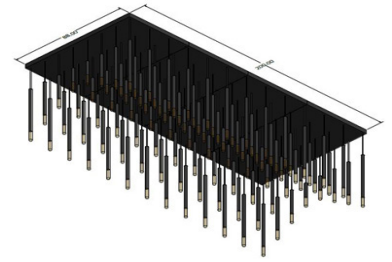

TTC

5W MR16 GU10
Available Kelvin: 27K/30K/35K/40K/50K
Lamps Not Included