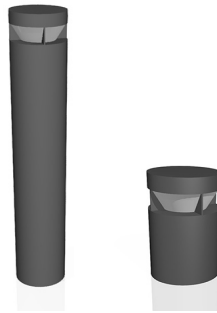

**BOLCAOP**

**Available Wattages:** 10W - 25W  
**Available Lumens:** 1,000 - 4,000 Lms  
**Available Kelvin:** 30K/35K/40K/50K  
**Options:** 120/277V, Dimming

**BOLCLMN**

**Available Wattages:** 15W or 25W  
**Available Lumens:** 1,500 - 2,500 Lms  
**Available Kelvin:** 30K/35K/40K/50K  
**Options:** Photocell, Emergency Backup