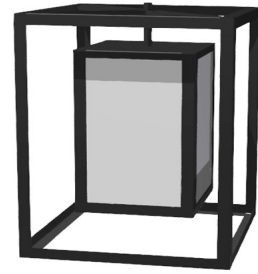

DBLBX

Available Wattages: 20W or 40W
Available Lumens: 2,000 - 4,000 Lms
Available Kelvin: 30K/35K/40K/50K
Options: 120/277V
Mount: Pendant/AC Cable