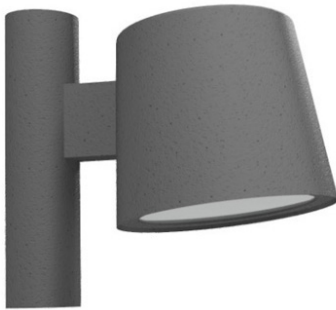

BK10

Available Wattages: 10W - 25W
Available Lumens: 1,000 - 4,000 Lms
Available Kelvin: 30K/40K
Options: Dimming, Photocell