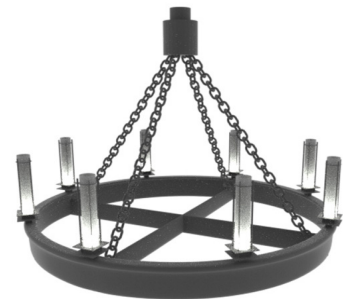

RENAISSANCE

(8) GU24 or (8) Incandescent Sockets
Available Kelvin: 30K/35K/40K/50K
Mount: Cord/Chain