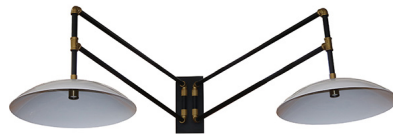

CBXBX
Single Incandescent Socket
Options: N/A