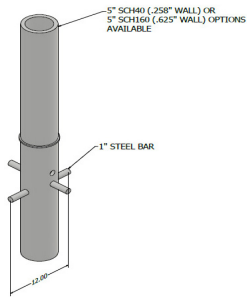

DBOLSQ

Available Wattages: 5W - 20W
Available Lumens: 500 - 2,000 Lms
Available Kelvin: 30K/35K/40K/50K
Options: Dimming, Photocell, 90°/180°
House Side Shield, Emergency Backup

DBOLWB

Available Wattages: 20W
Available Lumens: 2,000 Lms
Available Kelvin: 30K/40K/50K
Options: Dimming

DBOLXSL

Available Wattages: 5W
Available Lumens: 500 Lms
Available Kelvin: 30K/40K/50K
Options: 120/277V, Dimming

STOP-DB

.258" or .625" Wall Thickness
48" OAH
Custom Dimensions Available