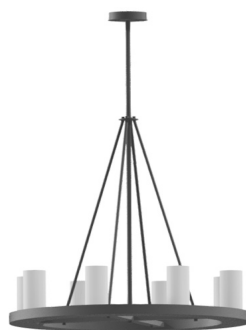

OKLAHOMA

(8) Medium Base Sockets
Mount: Pendant