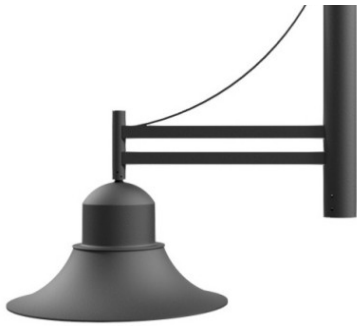

LBELL

Available Wattages: 20W - 80W
Available Lumens: 4,000 - 12,000 Lms
Available Kelvin: 30K/40K/50K
Options: Dimming, House Side Shield, Motion