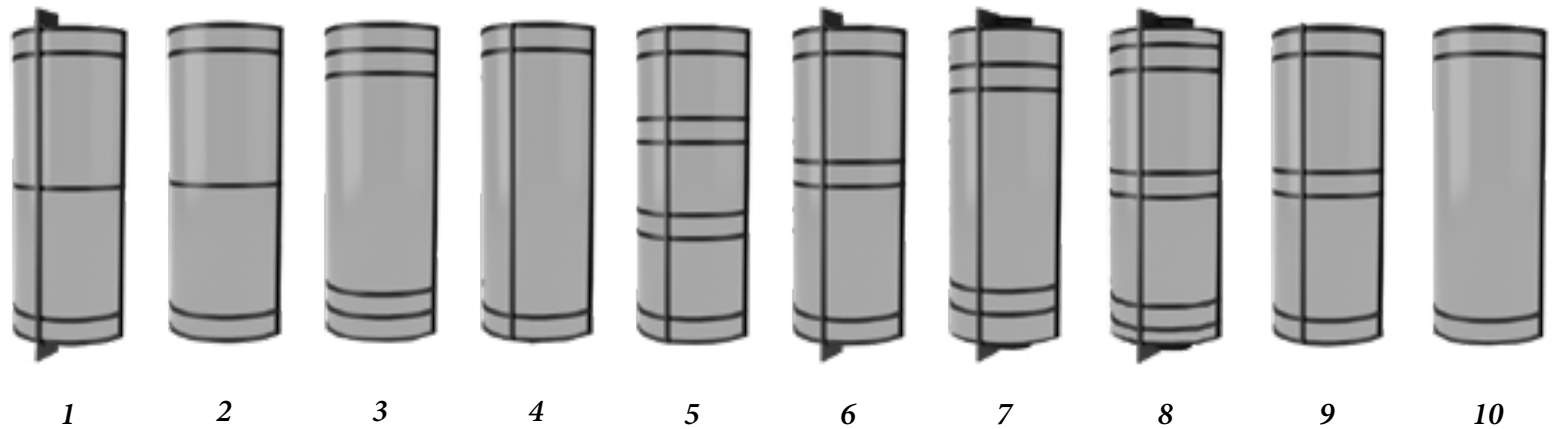

WALL SCONCE WBS SERIES

DIMENSIONS:
9"W x (14, 18, 25, 36)"H x 5.5"D

ADA if requested
Custom Sizes Available

Project:	
Location(s):	
Type:	
Qty:	
Date:	

PRODUCT SPECIFICATIONS

Description:

A Partial Circle Sconce Giving the Feel of an Up/Down Light with a Number of Available Patterns

vertical bar makes pattern 1,6,7 and 8, 2" taller then standard dims

lens top lens bottom standard

ORDER INFORMATION

Call Factory For Fluorescent Options

MODEL	PATTERN	FINISH	WATTAGE	KELVIN	LENS	OPTIONS
Model WBS914 WBS918 WBS925 WBS936	Pattern # - Pattern #	Finish DB - Dark Bronze BL - Black AS - Anodized Silver WH- White CC - Custom Color	Wattage (14" and 18") LED12 - 12W LED 1200Lms LED22 - 22W LED 2200Lms Wattage(25") LED21 - 21W LED 2100Lms LED36 - 36W LED 3600Lms Wattage(36") LED23 - 23W LED 2300Lms LED52 - 52W LED 5200Lms	Kelvin 30 - 30K 35 - 35K 40 - 40K 50 - 50K	Lens WA - White Acrylic	Options DV - 120/277 Dual Volt MT - Metal Top MB - Metal Bottom M5 - 500 Lms Emergency EM12 - 1200 Lms Emergency ADA - ADA Compliant DIM - Dimmable 0-10V