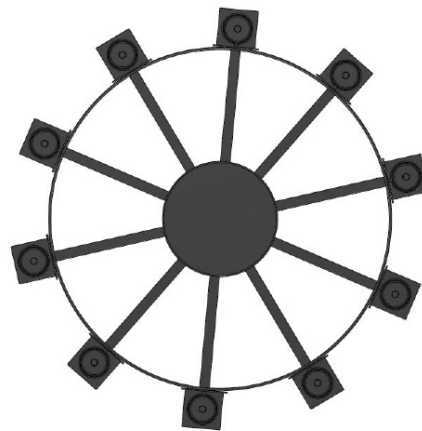

Warranty:

2 Years From Date of Shipment

ORDER INFORMATION

Call Factory For Fluorescent Options

MODEL	FINISH	WATTAGE	KELVIN	LENS	OPTIONS
Model TURB4224	Finish DB - Dark Bronze BL - Black AS - Anodized Silver WH - White CC - Custom Color	Wattage 10GU24 - (10) GU 24 Sockets	Kelvin 27 - 27K 35 - 35K 41 - 41K	Lens CSA - Clear Seeded Acrylic	Options W - Wet PD64 - Pendant Drop 64"