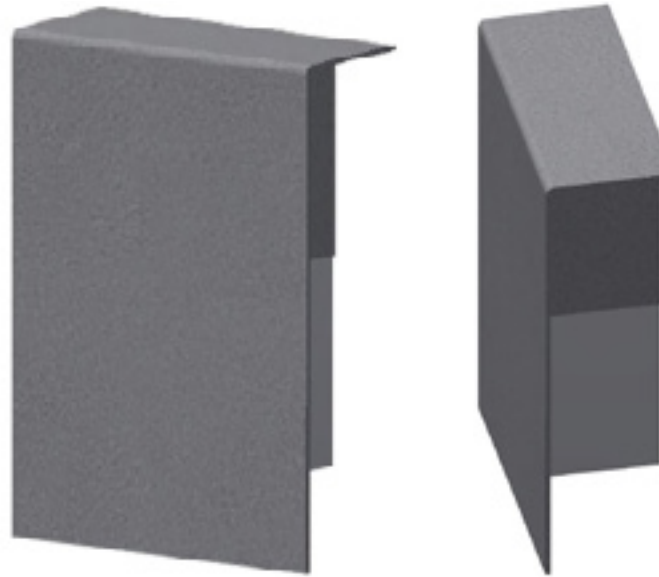

DIMENSIONS:
8.5"W x 12"H x 3.5"E

Project:	
Location(s):	
Type:	
Qty:	
Date:	

PRODUCT SPECIFICATIONS

Description:

Decorative Wall Fixture with Side and Down Light with a Flat Face

Materials:

Aluminum

Finish:

Powder Coated

Lens:

White Polycarbonate

LED:

Integrated LED Array

Listing:

Wet List to Meet UL 1598 Standard

Driver Info:

120V

Installation Information:

Install by Qualified Electrician

Warranty:

2 Years From Date of Shipment

ORDER INFORMATION
Call Factory For Fluorescent Options

MODEL	FINISH	WATTAGE	KELVIN	OPTIONS
Model TRLWS	Finish DB - Dark Bronze BL - Black AS - Anodized Silver WH - White CC - Custom Color	Wattage LED10 - 10W LED 1000 Lms	Kelvin 30 - 30K 35 - 35K 40 - 40K 50 - 50K	Options DV - 120/277 Dual Volt DIM - 0-10V Dimmable