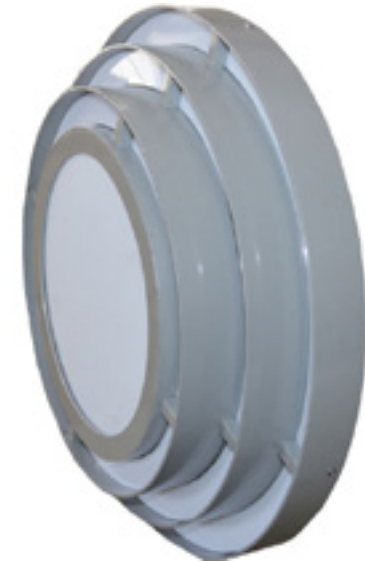

# CEILING FLUSH TIER

**DIMENSIONS:**  
22" Dia. x 5"E

Project:	
Location(s):	
Type:	
Qty:	
Date:	

## PRODUCT SPECIFICATIONS

**Description:**  
A Three Tiered Decorative Ceiling Flush Fixture

**Materials:**  
Aluminum

**Finish:**  
Powder Coated

**Lens:**  
White Polycarbonate

**LED:**  
Integrated LED Array

## ORDER INFORMATION

Call Factory For Fluorescent Options

MODEL	FINISH	WATTAGE	KELVIN	LENS	OPTIONS
<b>Model</b> <b>TIER</b>	<b>Finish</b> DB - Dark Bronze BL - Black AS - Anodized Silver WH- White CC - Custom Color	<b>Wattage</b> LED30 30W LED 3000Lms LED40 40W LED 4000Lms	<b>Kelvin</b> 30 - 30K 35 - 35K 40 - 40K 50 - 50K	<b>Lens</b> WP - White Polycarbonate	<b>Options</b> Dim0-10 - Dimmable 0-10V EM5 - 500Lms Emergency Backup EM12 - 1200Lms Emergency Backup