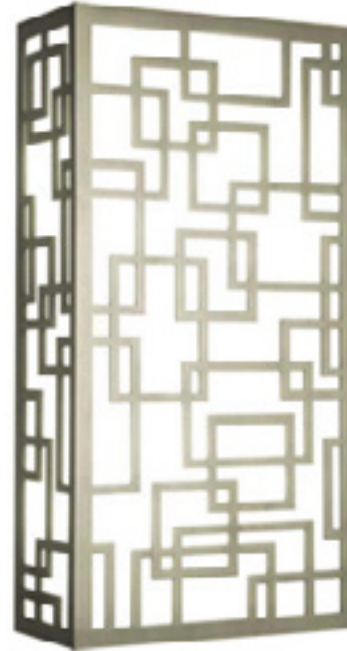

WALL SCONCE
SCION

DIMENSIONS:
8.5"W x 16.5"H x 4"E

Custom Sizes Available

Project:	
Location(s):	
Type:	
Qty:	
Date:	

PRODUCT SPECIFICATIONS

Description:
A Decorative Wall Sconce with Custom Design

Materials:
20 Ga. G90 Galvanized Steel Pan

lens top / lens bottom standard

ORDER INFORMATION
Call Factory For Fluorescent Options

MODEL	FINISH	WATTAGE	KELVIN	LENS	OPTIONS
Model SCION	Finish DB - Dark Bronze BL - Black WH - White CC - Custom Color	Wattage LED12 - 12W LED 1200 Lms LED23 - 23W LED 2300 Lms	Kelvin 30 - 30K 35 - 35K 40 - 40K 50 - 50K	Lens WA - White Acrylic	Options DV - 120/277 Dual Volt EM5 - 500 Lms Emergency EM12 - 1200 Lms Emergency MT - Metal Top MB - Metal Bottom