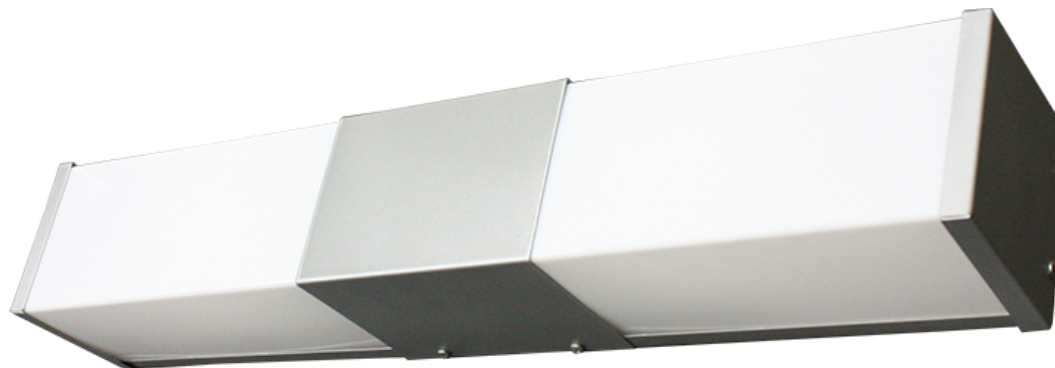

**VANITIES**  
**SQUARE BANDED VANITY**

**DIMENSIONS:**

**SBV24** - 4.5"W x 24"L x 4.25"H

**SBV36** - 4.5"W x 36"L x 4.25"H

Project:	
Location(s):	
Type:	
Qty:	
Date:	

**PRODUCT SPECIFICATIONS**

**Description:**

A Square End Cap with a Smooth White Acrylic Diffuser and Center Band

**Materials:**

20ga. G90 Galvanized Steel

**Finish:**

Powder Coated End Caps and Bands

**Lens:**

Smooth Acrylic Diffuser

**LED:**

Integrated LED Array

**Listing:**

Damp List to Meet UL1598 Standard

**Driver Info:**

120V

**Installation Information:**

Install by Qualified Electrician

**Warranty:**

2 Years From Date of Shipment

**ORDER INFORMATION**

Call Factory For Fluorescent Options

MODEL	FINISH	WATTAGE	KELVIN	LENS	OPTIONS
<b>Model</b> SBV24 SBV36	<b>Finish</b> DB - Dark Bronze BL - Black AS - Anodized Silver WH - White CC - Custom Color	<b>Wattage (SBV24)</b> LED21 - 21W LED 2100 Lms  <b>Wattage (SBV36)</b> LED23 - 23W LED 2300 Lms	<b>Kelvin</b> 30 - 30K 35 - 35K 40 - 40K 50 - 50K	<b>Lens</b> WA - White Acrylic	<b>Options</b> DV - Dual Volt 120/277V DIM0-10V - Dimmable 0-10V