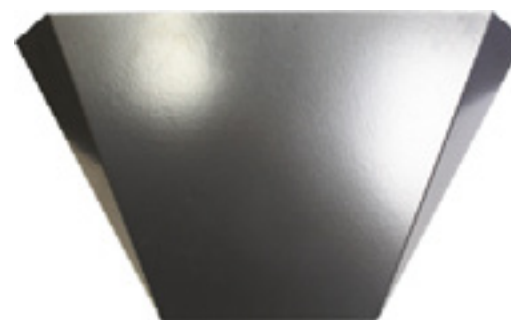

DIMENSIONS:
15"W X 8"H X 4"D

Custom sizes available. Contact customer service

Project:	
Location(s):	
Type:	
Qty:	
Date:	

PRODUCT SPECIFICATIONS

Description:
A Full Cutoff Metal Wall Sconce That Can be Mounted as Either an Up or Down Light

Materials:
20ga. G90 Galvanized Steel

Finish:
Powder Coated

Lens:
None

LED:
Integrated LED Array

Listing:
Damp List to Meet UL1598 Standard

Driver Info:
120V

Installation Information:
Install by Qualified Electrician

Warranty:
2 Years From Date of Shipment

-WET

*Dark Sky Compliant if Mounted as a Down Light

-DAMP

ORDER INFORMATION
Call Factory For Fluorescent Options

MODEL	FINISH	WATTAGE	KELVIN	OPTIONS
Model S412	Finish DB - Dark Bronze BL - Black AS - Anodized Silver WH - White CC - Custom Color	Wattage LED12 - 12W LED 1200 Lms	Kelvin 30 - 30K 40 - 40K	Options DV - 120/277 Dual Volt PC - Photocell W - Wet List LB - Lensed Bottom