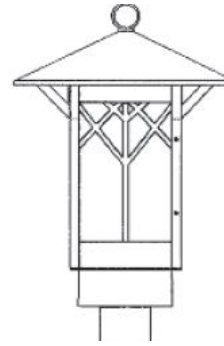

POST TOP PSQ SERIES

DIMENSIONS:
PSQ-1216 : 12”Sq x 16”H
PSQ-1824 : 18”Sq x 24”H
PSQ-2436 : 24”Sq x 36”H

Project:	
Location(s):	
Type:	
Qty:	
Date:	

PRODUCT SPECIFICATIONS

Description:
A Decorative Modern Style Post Top

Materials:
20ga. G90 Galvanized Steel Pan & Frame

Finish:
Powder Coated

Lens:
White Acrylic

LED:
Integrated LED Array

Listing:
Wet List to Meet UL1598 Standard

Driver Info:
120V

Installation Information:
Install by Qualified Electrician

Warranty:
2 Years From Date of Shipment

Pattern 15

ORDER INFORMATION

Call Factory For Fluorescent Options

MODEL	PATTERN	FINISH	WATTAGE	KELVIN	ROOF/LENS	OPTIONS
Model PSQ1216 PSQ1824 PSQ2436 PSQ-XX Add SQxH for Custom Size	Pattern ## - Pattern #	Finish DB - Dark Bronze BL - Black AS - Anodized Silver WH- White CC - Custom Color	Wattage (1216) LED20 - 20W LED 2000 Lms LED45 - 45W LED 4500 Lms (1824) LED30 - 30W LED 3000 Lms LED60 - 60W LED 6000 Lms (2436) LED40 - 40W LED 4000 Lms LED60 - 60W LED 6000 Lms LED100 - 100W LED 10000 Lms	Kelvin 30 - 30K 35 - 35K 40 - 40K 50 - 50K	Roof Style FT - Flat Top RT - Roof Top Lens WA - White Acrylic	Options DV - 120/277 Dual Volt DIM0-10V - 0-10V Dimmable