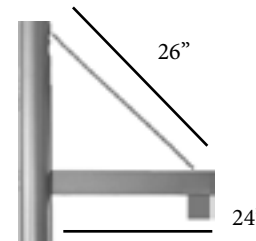

# LBELL

LBELL

**DIMENSIONS:**  
LBELL : 16”H x 22”W

Project:	
Location(s):	
Type:	
Qty:	
Date:	

## PRODUCT SPECIFICATIONS

**Description:**

A Decorative Post Top Down Light  
Full Cut Off

**Materials:**

Cast Aluminum

**Finish:**

Powder Coated

**Lens:**

Install by Qualified Electrician

**Warranty:**

2 Years From Date of Shipment

Hook Arm

Deco Straight Arm

Wall Mount

Cable Hanger System

Deco Straight Arm 3