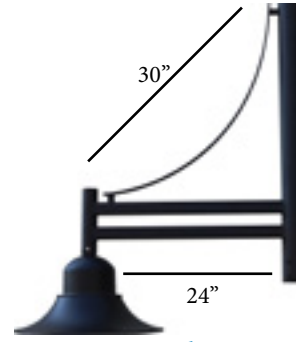

Deco Straight Arm