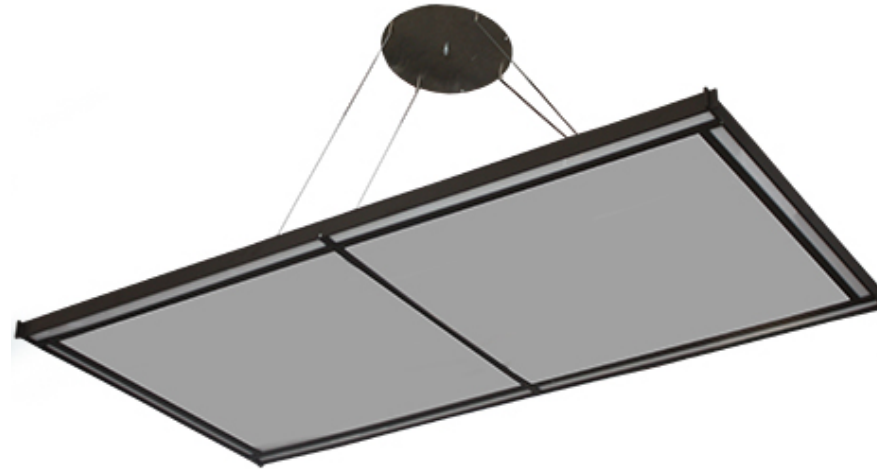

DIMENSIONS:
HUD2472 - 24"W x 72"L x 7.25"H
HUD3636 - 36"W x 36"L x 7.25"H

Custom Sizes Available

Project:	
Location(s):	
Type:	
Qty:	
Date:	

PRODUCT SPECIFICATIONS

Description:
 A Rectangular Contemporary
 Pendant Fixture

Materials:
 Aluminum

Finish:
 Powder Coated

Lens:
 White Acrylic

LED:
 Integrated LED Array

Listing:
 Damp List to Meet UL1598 Standard

Driver Info:
 120V

Installation Information:
 Install by Qualified Electrician

Warranty:
 2 Years From Date of Shipment

ORDER INFORMATION
 Call Factory For Fluorescent Options

MODEL	FINISH	WATTAGE	KELVIN	LENS	OPTIONS
Model HUD2472 HUD3636	Finish DB - Dark Bronze BL - Black AS - Anodized Silver WH - White CC - Custom Color	Wattage (HUD3636) LED23 - 23W LED 2300 Lms Wattage (HUD2472) LED52 - 52W LED 5200 Lms	Kelvin 30 - 30K 40 - 40K 50 - 50K	Lens WA - White Acrylic	Options DV - Dual Volt 120/277 DIM - Dimmable 0-10V