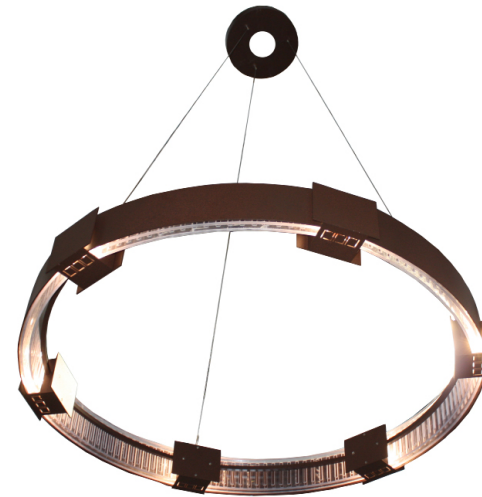

DIMENSIONS:
 Customizable Size Options
 See Below

Project:	
Location(s):	
Type:	
Qty:	
Date:	

PRODUCT SPECIFICATIONS

Description:
 A Modern Pendant Fixture with an Unique Halo Look

Materials:
 20ga. G90 Galvanized Steel

Finish:
 Powder Coated

Lens:
 White Acrylic

LED:
 Integrated LED Array

Listing:
 Dry List to Meet UL 1598 Standard

Driver Info:
 120V

Installation Information:
 Install by Qualified Electrician

Warranty:
 2 Years From Date of Shipment

ORDER INFORMATION
 Call Factory For Fluorescent Options

MODEL	FINISH	WATTAGE	KELVIN	LENS	OPTIONS
Model HALOXX - DiaxH replace XX with length in inches	Finish DB - Dark Bronze BL - Black AS - Anodized Silver WH- White CC - Custom Color	Wattage LED60 - 60W LED 6000Lms	Kelvin 30 - 30K 40 - 40K	Lens WA - White Acrylic	Options DV - 120/270 Dual Volt PDXX - Pendant Mount replace xx with length in inches AC50 - 50" Air Craft Cable