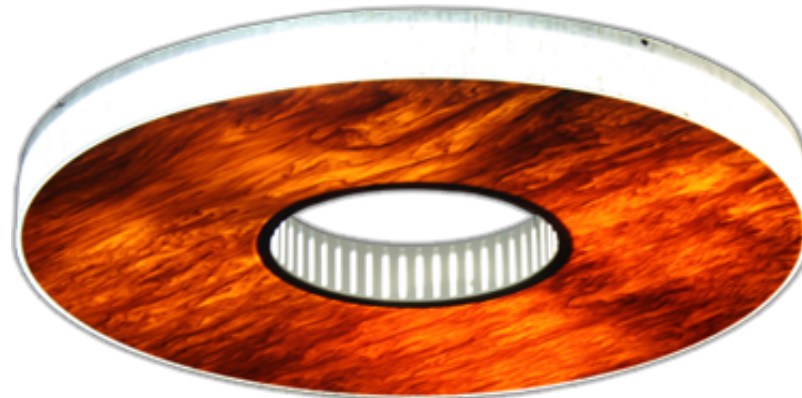

DIMENSIONS:
PEN/DNT30 - 30”Dia. x 4”H
PEN/DNT44 - 44”Dia. x 4”H
 Custom Sizes Available

Project:	
Location(s):	
Type:	
Qty:	
Date:	

PRODUCT SPECIFICATIONS

Description:
 A Drum Style Pendant with Multiple Lens Options Giving the Feel of a Donut

Materials:
 20ga. G90 Galvanized Steel

Finish:
 Powder Coated

Lens:
 White Acrylic

LED:
 Integrated LED Array

Listing:
 Damp List to Meet UL1598 Standard

Driver Info:
 120V

Installation Information:
 Install by Qualified Electrician

Warranty:
 2 Years From Date of Shipment

shown with sterling flame lens

ORDER INFORMATION

Call Factory For Fluorescent Options

MODEL	FINISH	WATTAGE	KELVIN	LENS	OPTIONS
Model PEN/DNT30 PEN/DNT44	Finish DB - Dark Bronze BL - Black AS - Anodized Silver WH - White CC - Custom Color	Wattage Contact Divine for Custom Wattages	Kelvin 30 - 30K 35 - 35K 40 - 40K 50 - 50K	Lens WA - White Acrylic CA - Clear Acrylic SO - Sterling Onyx SF - Sterling Flame IV - Ivory HO - Honey Onyx Custom Lens Available	Options DV - Dual Volt 120/277 ACXX - AC Cable Kit XX - Length in Inches