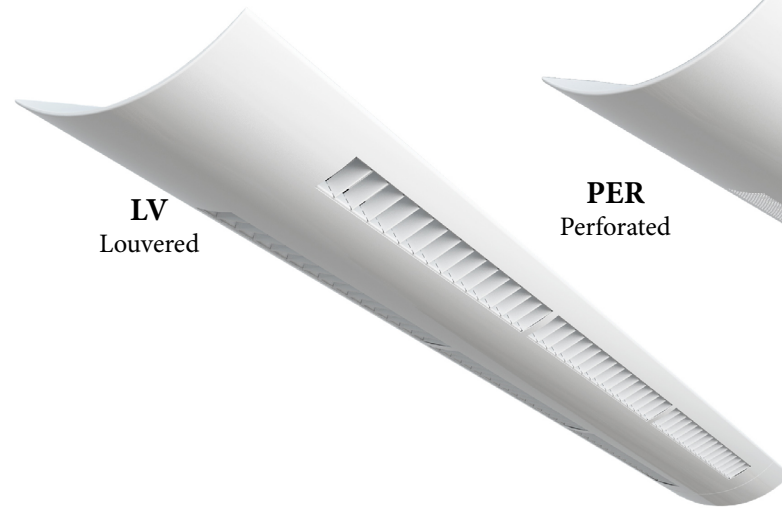

DIRECT / INDIRECT D/I-LPS & D/I-LPB

DIMENSIONS:
48" L x 7.75" W x 2" H

Project:	
Location(s):	
Type:	
Qty:	
Date:	

PRODUCT SPECIFICATIONS

Description:
Ambient Lighting For an Office or Task Area

Materials:
Heavy Gauge Cold-Rolled Steel Housing

Finish:
Powder Coated

Lens:
White Opal Acrylic Diffuser

LED:
Integrated LED Array

Listing:
Dry List to Meet UL 1598 Standard

Driver Info:
120V

Installation Information:
Install by Qualified Electrician

Warranty:
2 Years From Date of Shipment

Also available in LED tube lamps

ORDER INFORMATION

Call Factory For Fluorescent Options

MODEL	FINISH	WATTAGE	KELVIN	MOUNT	OUTER ROW	LENGTH	OPTIONS
Model D/I-LPB D/I-LPS	Finish DB - Dark Bronze BL - Black AS - Anodized Silver WH - White CC - Custom Color	Wattage LED64 - 64W LED 6400 Lms LED128 - 128W LED 12800 Lms	Kelvin 30 - 30K 35 - 35K 40 - 40K	Mount AC50 - 50" Aircraft Cable PDXX - Pendant Mount Replace XX with desired length of pendant rods	Outer Row (Sides) PER - Perforated LV - Louvered (T5 only)	Length Multiples of 4' 4 - 4 Foot XX - Multiples of 4 Foot	Options DV - 120/277 Dual Volt MOT - Motion Sensor EM - Emergency Backup EM5 - 500 Lm Emergency EM12 - 1200 Lm Emergency DIM0-10V - 0-10V Dimmable