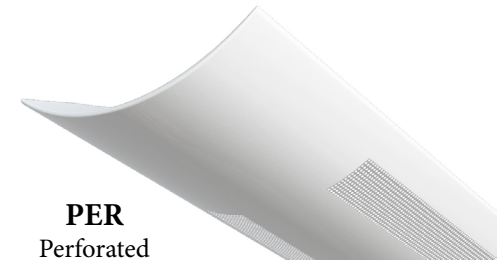

DIRECT / INDIRECT D/I-LPS & D/I-LPB

DIMENSIONS:
48" L x 7.75" W x 2" H

Project:	
Location(s):	
Type:	
Qty:	
Date:	

PRODUCT SPECIFICATIONS

Description:
Ambient Lighting For an Office or Task Area

Materials:
Heavy Gauge Cold-Rolled Steel Housing

Finish:
Powder Coated

Lens:
White Opal Acrylic Diffuser

LED:
Integrated LED Array

Listing:
Dry List to Meet UL 1598 Standard

Driver Info:
120V

Installation Information:
Install by Qualified Electrician

Warranty:
2 Years From Date of Shipment