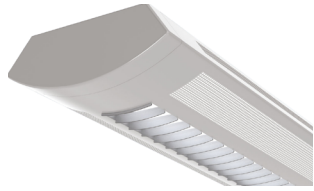

# DIRECT / INDIRECT D/I-LPF & D/I-LPC

**DIMENSIONS:**  
**LPF** - 48"L x 9.625"W x 3.25"H  
**LPC** - 48"L x 7.75"W x 2.5"H

Project:	
Location(s):	
Type:	
Qty:	
Date:	

## PRODUCT SPECIFICATIONS

**Description:**  
 Ambient Lighting For an Office or Task Area. Louvered Center with Optional Perforations

**Materials:**  
 Heavy Gauge Cold-Rolled Steel Housing

**Finish:**  
 Powder Coated

**Lens:**  
 White Opal Acrylic Diffuser

**LED:**  
 Integrated LED Array

**Listing:**  
 Dry List to Meet UL 1598 Standard

**Driver Info:**  
 120V

**Installation Information:**  
 Install by Qualified Electrician

**Warranty:**  
 2 Years From Date of Shipment

LPC  
 Shown with Optional Outer Perforations

LPF  
 Shown with Optional Outer and Top Perforations

\*Also available in LED tube lamps\*