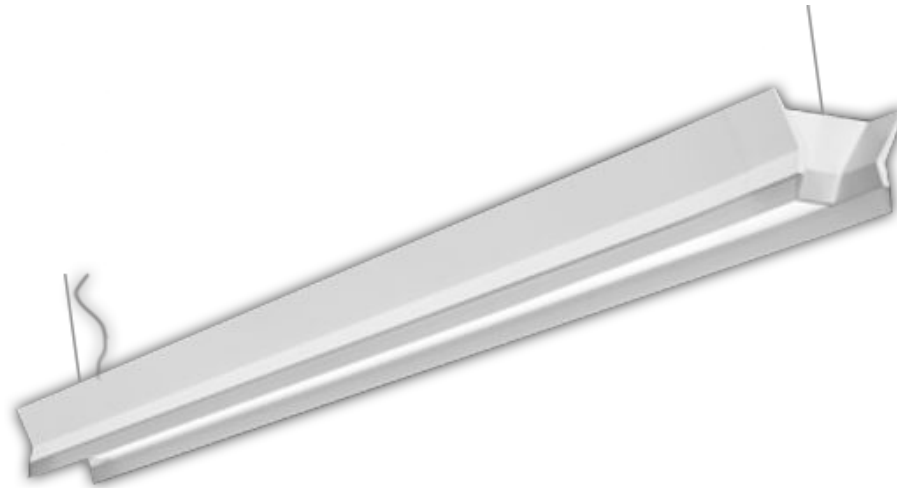

DIMENSIONS:
4.3" W x 3" H x Custom Length

Project:	
Location(s):	
Type:	
Qty:	
Date:	

PRODUCT SPECIFICATIONS

Description:
A Direct/ Indirect Linear Fixture That Offers High Uplight

Materials:
20ga. G90 Galvanized Steel

Finish:
Powder Coated

Lens:
Frosted Acrylic

LED:
Integrated LED Array

Listing:
Dry List to Meet UL 1598 Standard

Driver Info:
120V

Installation Information:
Install by Qualified Electrician

Warranty:
2 Years From Date of Shipment

ORDER INFORMATION
Call Factory For Fluorescent Options

MODEL	FINISH	WATTAGE	KELVIN	LENS	LENGTH	OPTIONS
Model DI/BW43	Finish DB - Dark Bronze BL - Black AS - Anodized Silver WH- White CC - Custom Color	Wattage (4') LED36 - 36W LED 3600Lm Uplight + 1200Lm Down Light Wattage (8') LEDSD43 - 43W LED 4000Lm Uplight + 1500Lm Down Light LED64 - 64W LED 6400Lm Uplight + 2000Lm Down Light	Kelvin 30 - 30K 35 - 35K 40 - 40K	Lens FA - Frosted Acrylic	Length 4 - 4 Foot Length 8 - 8 Foot Length	Options DV - 120/277 Dual Volt AC50 - 50" Air Craft Cable