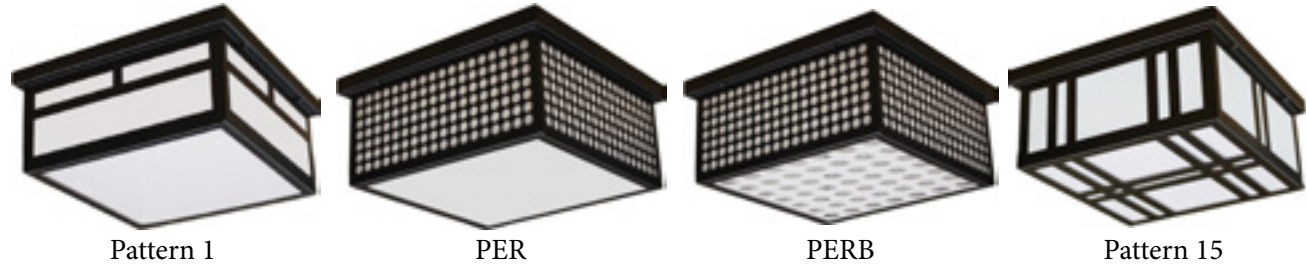

ORDER INFORMATION
Call Factory For Fluorescent Options

MODEL	PATTERN	FINISH	WATTAGE	KELVIN	LENS	OPTIONS
Model D2424 D2424E D2424X	Pattern ## - Pattern (Pattern Shown Above)	Finish DB - Dark Bronze BL - Black AS - Anodized Silver WH - White CC - Custom Color	Wattage LED30 - 30W LED 3000 Lms LED40 - 40W LED 4000 Lms	Kelvin 30 - 30K 40 - 40K	Lens WA - White Acrylic CA - Clear Acrylic WP - White Polycarbonate CP - Clear Polycarbonate	Options BUG - Bug Holes GSK - Bug Gasket PC - Photocell DV - 120/277 Dual Volt