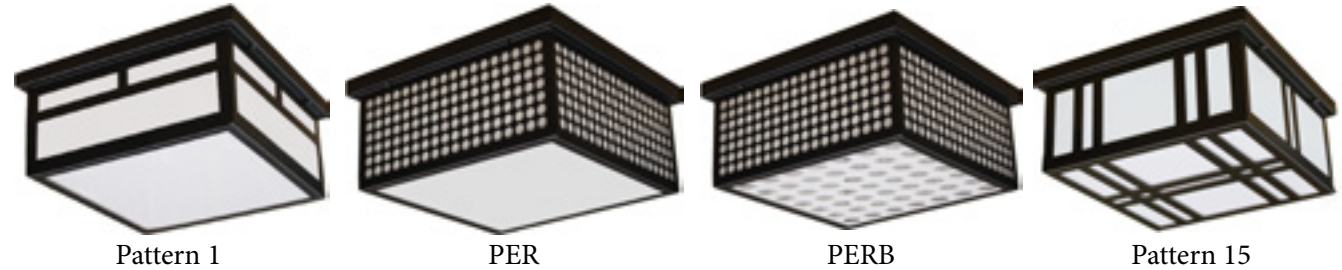

ORDER INFORMATION
Call Factory For Fluorescent Options

MODEL	PATTERN	FINISH	WATTAGE	KELVIN	LENS	OPTIONS
Model D1010 D1010E D1010X	Pattern ## - Pattern (Patterns Shown Above)	Finish DB - Dark Bronze BL - Black AS - Anodized Silver WH- White CC - Custom Color	Wattage LED16 - 16W LED 1600 Lms LED20 - 20W LED 2000 Lms	Kelvin 30 - 30K 40 - 40K	Lens WA - White Acrylic CA - Clear Acrylic WP - White Polycarbonate CP - Clear Polycarbonate	Options BUG - Bug Holes GSK - Bug Gasket PC - Photocell DV - 120/277 Dual Volt