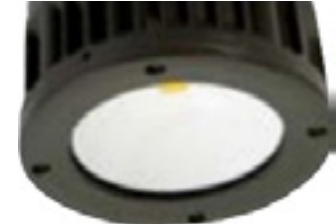

AREA LIGHTING BULLET

DIMENSIONS:
6" Dia x 8"L
with visor : 6" Dia x 14"L

Project:	
Location(s):	
Type:	
Qty:	
Date:	

PRODUCT SPECIFICATIONS

Description:

A Sleek Bullet Great For Landscapes and Path Lighting

Materials:

Die-Cast Gasketed Cast Aluminum

Finish:

Powder Coated

Lens:

Tempered Clear Flat Glass

LED:

Integrated LED Array

Listing:

Wet List to Meet UL 1598 Standard
IP65 Sealed LED Compartment

Driver Info:

120/277V

DIM0-10V Standard

Installation Information:

Install by Qualified Electrician

Warranty:

2 Years From Date of Shipment

70 deg., medium optic

30 deg., narrow optic

100 deg., wide optic

Visor for Bullet

ORDER INFORMATION

Call Factory For Fluorescent Options

MODEL	OPTICS	FINISH	WATTAGE	KELVIN	OPTIONS	LED COLOR*
Model BLLT1	Optics A - 70 degree, Medium Optic B - 100 degree, Wide Optic D - 30 degree, Narrow Optic	Finish DB - Dark Bronze BL - Black AS - Anodized Silver WH - White CC - Custom Color	Wattage LED21 - 21W LED 2300 Lms	Kelvin 41 - 41K	Options VIS - Visor SF - Single Fuse DF - Double Fuse SP - Surge Protection PMXX - Pendant Mount custom height in inches ST - In-Ground Stake	Static LED Color *optional BLE - Blue GR - Green RD - Red AM - Amber