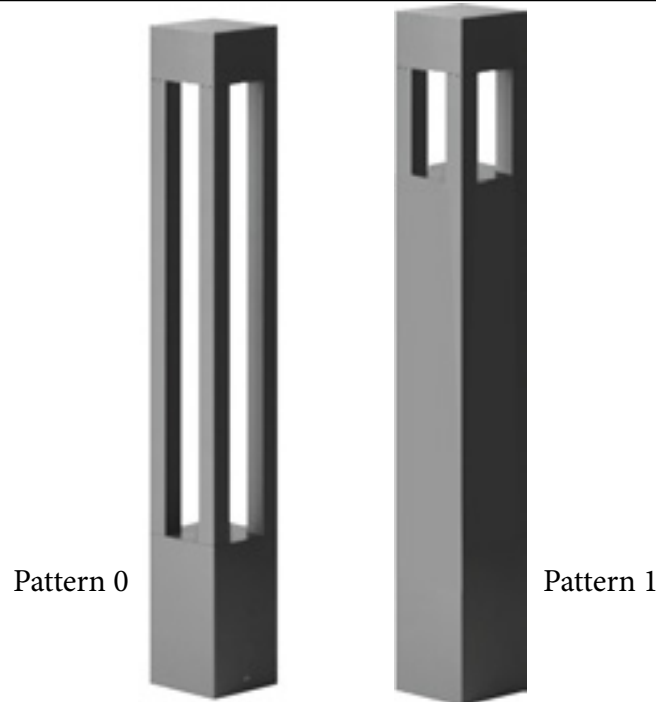

# BOLLARD BOLSQOP

**DIMENSIONS:**

- Patt 0 - 6”Sq x 24”H
- Patt 0 - 6”Sq x 40”H
- Patt 1 - 6”Sq x 36”H

Project:	
Location(s):	
Type:	
Qty:	
Date:	

**PRODUCT SPECIFICATIONS**

**Description:**  
A Slim Style Box Bollard That Allows An Unique Light Output

**Materials:**  
Aluminum Housing

**Finish:**  
Powder Coated

**Lens:**  
Clear Polycarbonate

**LED:**  
Integrated LED Array

**Listing:**  
Wet List to Meet UL 1598 Standard

**Driver Info:**  
120/277V

**Installation Information:**  
Install by Qualified Electrician

**Warranty:**  
2 Years From Date of Shipment

**ORDER INFORMATION**  
Call Factory For Fluorescent Options

MODEL	PATTERN	FINISH	WATTAGE	KELVIN	OPTIONS	HEIGHT
<b>Model</b> BOLSQOP	<b>Pattern</b> # - Pattern	<b>Finish</b> DB - Dark Bronze BL - Black AS - Anodized Silver WH- White CC - Custom Color	<b>Wattage (Patt 0)</b> LED5 - 5W LED 500 Lms LED10 - 10W LED 1000 Lms LED15 - 15W LED 1500 Lms LED20 - 20W LED 2000 Lms <b>Wattage (Patt 1)</b> LED12 - 12W LED 1200 Lms	<b>Kelvin</b> 30 - 30K 40 - 40K 50 - 50K	<b>Options</b> DIM0-10V - 0-10V Dimmable PC - Photocell	<b>Height</b> 24 - 24”H 36 - 36”H 40 - 40”H