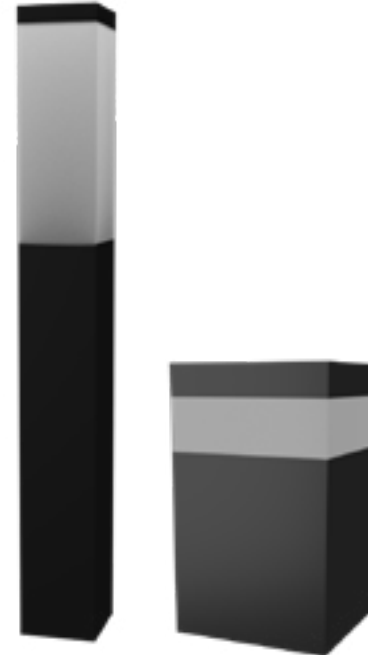

Warranty:

2 Years From Date of Shipment

ORDER INFORMATION

Call Factory For Fluorescent Options

MODEL	FINISH	WATTAGE	KELVIN	HEIGHT	OPTIONS
Model BOLSQLW	Finish DB - Dark Bronze BL - Black AS - Anodized Silver WH- White CC - Custom Color	Wattage (10") LED10 - 10W LED 1080 Lms Wattage (36") LED22 - 22W LED 2744 Lms	Kelvin 30 - 30K 40 - 40K	Height 10 - 10" Height 36 - 36" Height	Options DIM0-10V - 0-10V Dimmable EM5 - 500 Lm Emergency* EM12 - 1200 Lm Emergency* <i>*only available in 36"H bollard</i> PC - Photocell HSS - House Side Shield