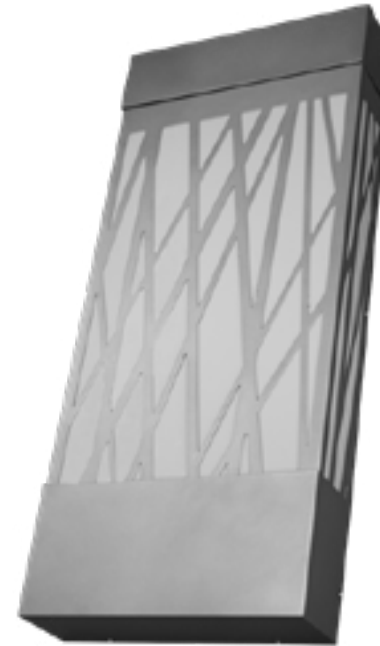

WALL SCONCE
BAMBOO

DIMENSIONS:
 13.25"W x 30"H x 3.5"E

Project:	
Location(s):	
Type:	
Qty:	
Date:	

PRODUCT SPECIFICATIONS

Description:
 An Decorative Sconce with a Bamboo Design

Materials:
 20Ga. G90 Galvanized Steel

Finish:
 Powder Coated

Lens:
 White Acrylic

LED:
 Integrated LED Array

Listing:
 Wet List to meet UL 1598 Standard

Driver Info:
 120V

Installation Information:
 Install by Qualified Electrician

Warranty:
 2 Years From Date of Shipment

metal top / metal bottom standard

ORDER INFORMATION
 Call Factory For Fluorescent Options

MODEL	FINISH	WATTAGE	KELVIN	LENS	OPTIONS
Model BAM1430	Finish DB - Dark Bronze BL - Black AS - Anodized Silver	Wattage LED21 - 21W LED 2100 Lms LED36 - 36W LED 3600 Lms	Kelvin 30 - 30K 35 - 35K 40 - 40K 50 - 50K	Lens WA - White Acrylic	Options EM5 - 500 Lms Emergency EM12- 1200 Lms Emergency DV - Dual Volt 120/277 DIM0-10V - Dimmable 0-10V