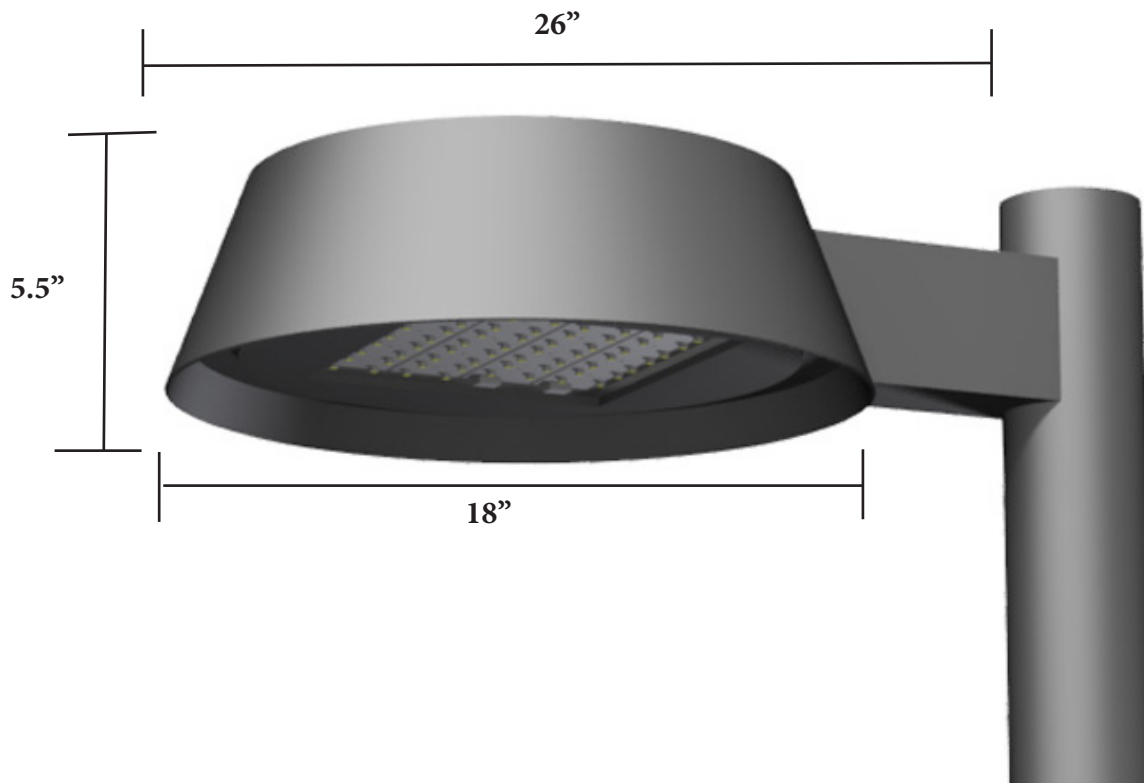

Standard Product Specifications

**Materials:**

Aluminum Housing

**Finish:**

Powder Coated

**Lens:**

Clear Polycarbonate

**LED:**

Integrated LED Array

**Listing:**

Wet List to Meet UL 1598 Standard

**Driver Info:**

120/277V

**Installation Information:**

Install by Qualified Electrician

**Warranty:**

2 Years From Date of Shipment

**DIMENSIONS:**

See Dimensions Below

MODEL	FINISH	WATTAGE	KELVIN	TYPE	OPTIONS
<b>Model</b> AREA18	<b>Finish</b> DB - Dark Bronze BL - Black AS - Anodized Silver WH - White CC - Custom Color	<b>Wattage</b> LED50 - 50W LED 5000 Lms LED100 - 100W LED 10000 Lms LED150 - 150W LED 15000 Lms	<b>Kelvin</b> 30 - 30K 35 - 35K 40 - 40K 50 - 50K	<b>Type</b> II - Type II III - Type III V - Type V	<b>Options</b> MOT - Motion Sensing DIM - 0-10V Dimmable