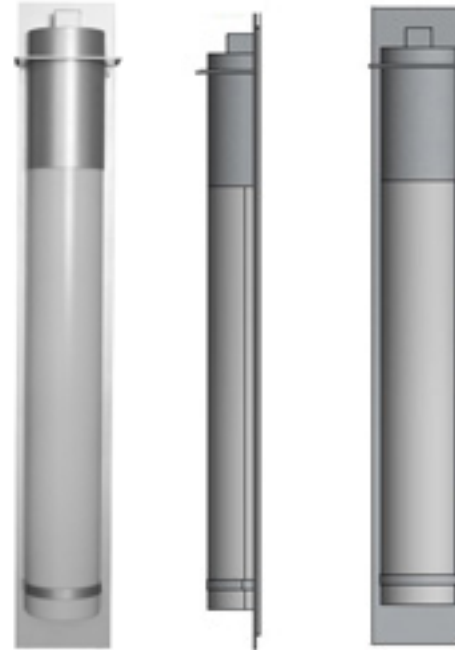

WALL SCONCE

AIRIS

DIMENSIONS:
AIRIS748 - 7" W x 48" H x 4.5" D

Custom sizes available. Call customer service

Project:	
Location(s):	
Type:	
Qty:	
Date:	

PRODUCT SPECIFICATIONS

Description:

A Modern Wall Sconce with Rings and Back Plate

Materials:

Aluminum & Steel

Finish:

Powder Coated

Lens:

White or Clear Acrylic

LED:

Integrated LED Array

ORDER INFORMATION
 Call Factory For Fluorescent Options

MODEL	FINISH	WATTAGE	KELVIN	LENS	OPTIONS
Model AIRIS748 AIRISXXX (Width x Height)	Finish DB - Dark Bronze BL - Black AS - Anodized Silver WH - White CC - Custom Color	Wattage LED16 - 16W LED 1600 Lms (16 - for Dark Sky Option Only) LED21 - 21W LED 2100 Lms	Kelvin 30 - 30K 40 - 40K 50 - 50K	Lens WA - White Acrylic CA - Clear Acrylic	Options DS - Dark Sky UP - Uplight (Standard metal top and lens bottom) EM - Emergency Backup (Extends depth by 2")