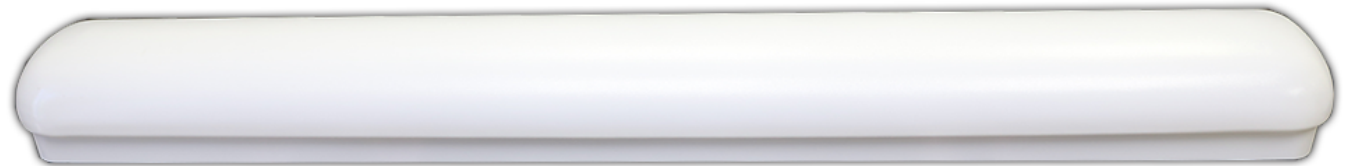

**LINEAR
4806**

DIMENSIONS:

- 2 Foot** - 6.25"W x 26.75"L x 4.13"H
- 3 Foot** - 6.25"W x 38.75"L x 4.13"H
- 4 Foot** - 6.25"W x 50.75"L x 4.13"H

Project:	
Location(s):	
Type:	
Qty:	
Date:	

PRODUCT SPECIFICATIONS

Description:
A Clean Vanity Fixture with a Puff Cloud Lens

Materials:
Galvanized Steel Back Pan

Finish:
N/A

Lens:
White Acrylic

LED:
Integrated LED Array

Listing:
Damp List to Meet UL1598 Standard

Driver Info:
120V

Installation Information:
Install by Qualified Electrician

Warranty:
2 Years From Date of Shipment

ORDER INFORMATION
Call Factory For Fluorescent Options

MODEL	FINISH	WATTAGE	KELVIN	LENS	OPTIONS
Model 4806	Finish GA - Galvanized Steel Back Pan <small>(No Powder Coat)</small>	Wattage LED36 - 36W LED 3600 Lms LED64 - 64W LED 6400 Lms	Kelvin 30 - 30K 35 - 35K 40 - 40K	Lens WA - White Acrylic	Options EM5 - 500 Lm Emergency EM12 - 1200 Lm Emergency DV - 120/277 Dual Volt