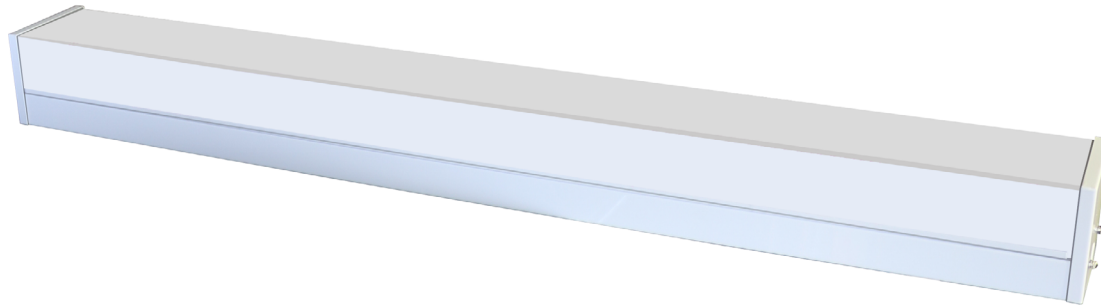

Warranty:

2 Years From Date of Shipment

ORDER INFORMATION
Call Factory For Fluorescent Options

MODEL	FINISH	WATTAGE	KELVIN	LENS	OPTIONS
Model 4805D	Finish DB - Dark Bronze BL - Black AS - Anodized Silver WH - White CC - Custom Color	Wattage LED36 - 36W LED 3600 Lms	Kelvin 30 - 30K 35 - 35K 40 - 40K 50 - 50K	Lens WP - White Polycarbonate	Options EM5 - 500 Lm Emergency Backup EM12 - 1200 Lm Emergency Backup MOT50 - (External) 50% Dimming Motion PLCS - (Internal) Programmable Lighting Control System DIM0-10V - 0-10V Dimmable