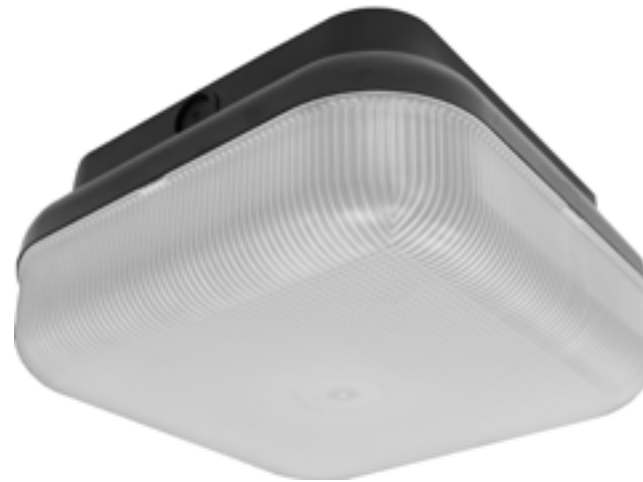

CEILING FLUSH

OS10

DIMENSIONS:
10”Sq x 4.25”D

Project:	
Location(s):	
Type:	
Qty:	
Date:	

PRODUCT SPECIFICATIONS

Description:
A Simple Square Designed Ceiling Flush Fixture

Materials:
Polycarbonate Housing w/ Interior 20ga. G90 Galvanized Steel Plate

Finish:
Powder Coated

Lens:
Polycarbonate Options

LED:
Integrated LED Array

Listing:
Wet List to Meet UL 1598 Standard

Driver Info:
120V

Installation Information:
Install by Qualified Electrician

Warranty:
2 Years From Date of Shipment

ORDER INFORMATION
Call Factory For Fluorescent Options

MODEL	FINISH	WATTAGE	KELVIN	LENS	OPTIONS
Model OS10	Finish DB - Dark Bronze BL - Black AS - Anodized Silver WH- White CC - Custom Color	Wattage LED16 - 16W LED 1700 Lms LED20 - 20W LED 2200 Lms	Kelvin 30 - 30K 40 - 40K 50 - 50K	Lens WP - White Polycarbonate FP - Frosted Polycarbonate	Options DV - 120/277 Dual Volt DIM0-10V - 0-10V Dimming <i>(available only with DV)</i>